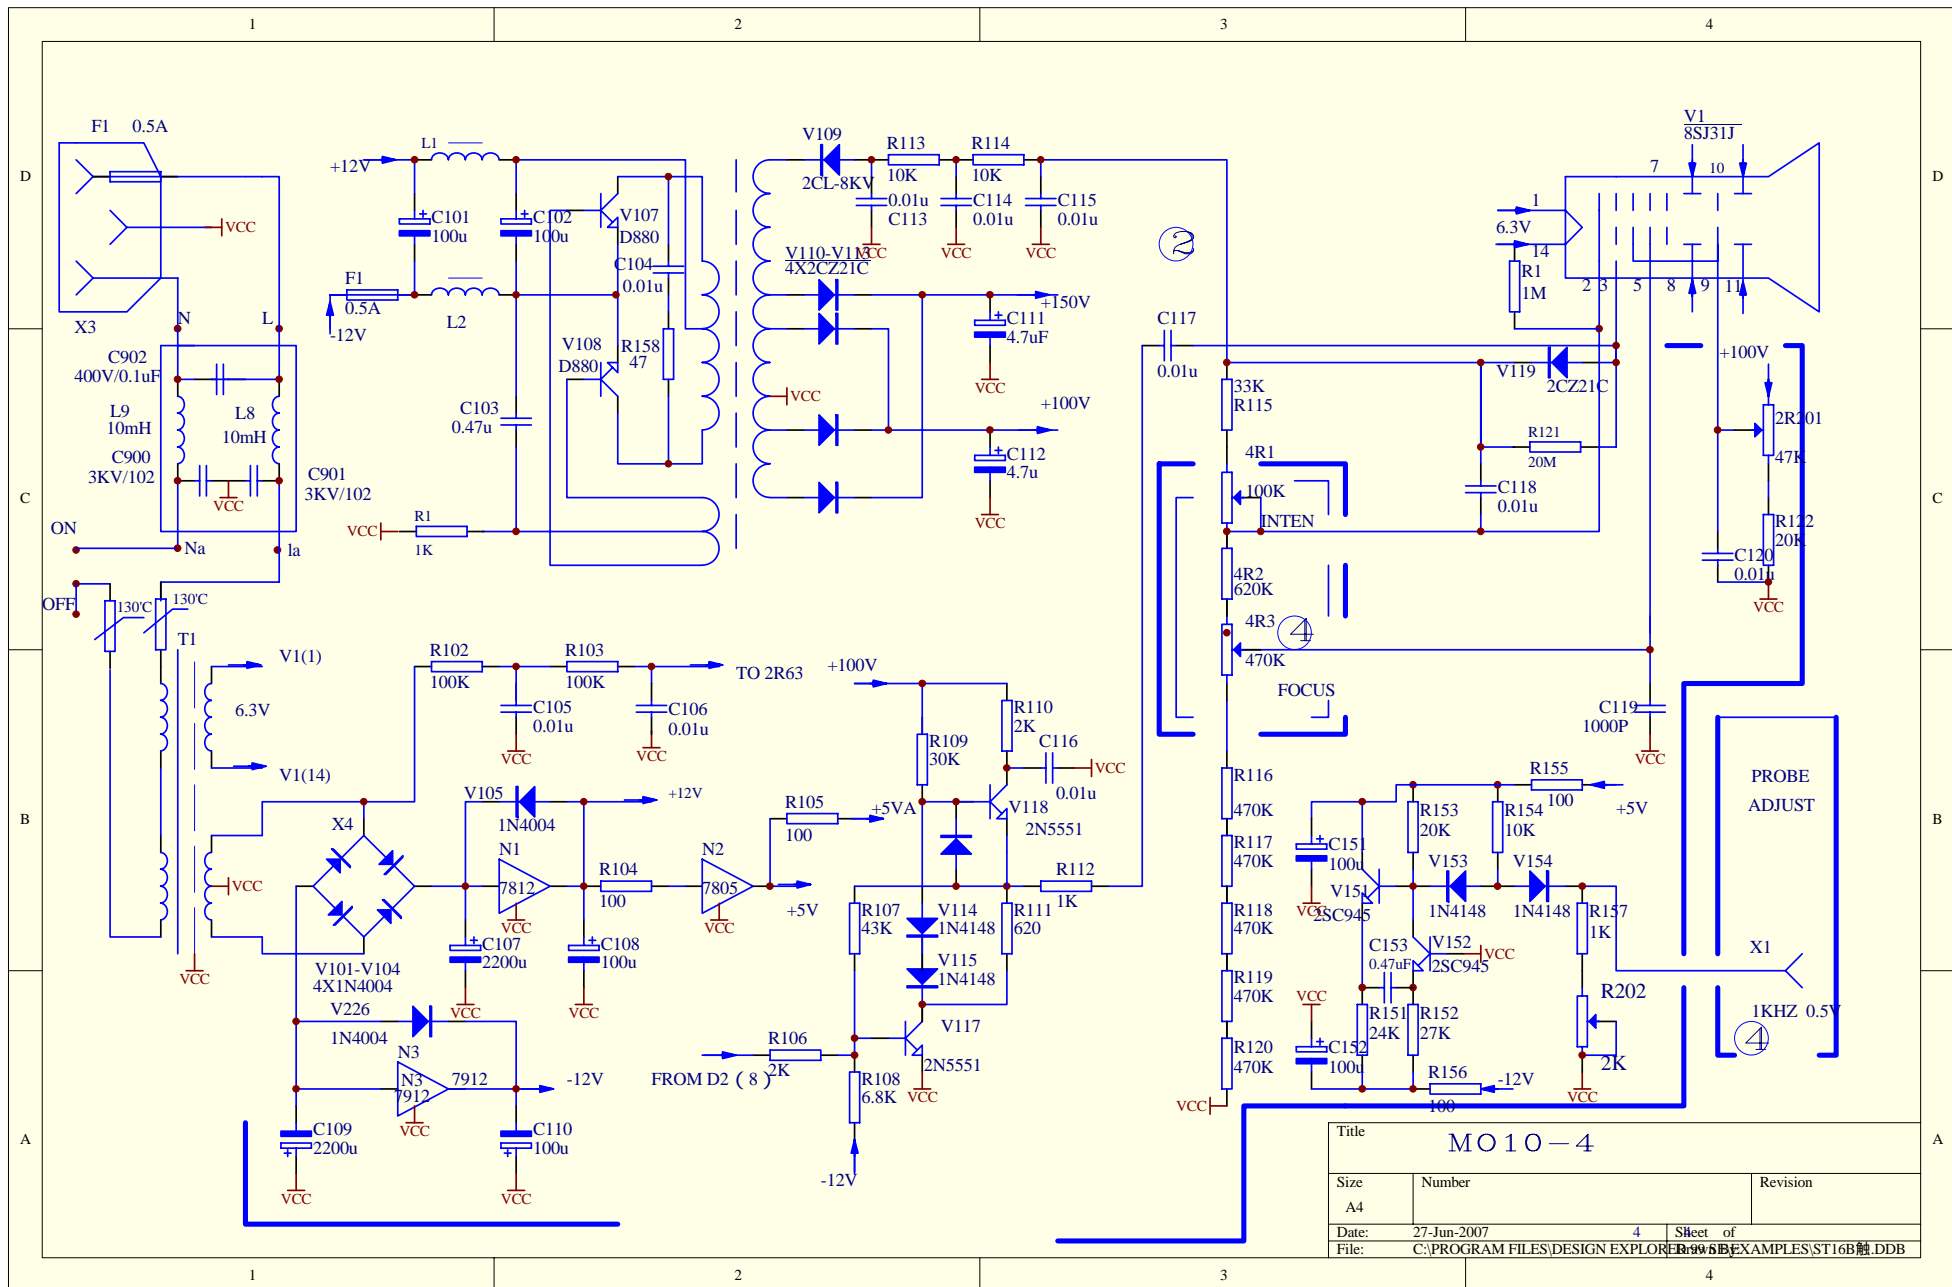

Title <b>MO10-1</b>		
Size A4	Number	Revision
Date: 27-Jun-2007	2	Sheet of
File: C:\PROGRAM FILES\DESIGN EXPLORER\EXAMPLES\ST16B.DDB		

Title			MO10-4		
Size	Number	Revision			
A4					
Date:	27-Jun-2007	4	Sheet of		
File:	C:\PROGRAM FILES\DESIGN EXPLORER\990516\EXAMPLES\ST16B触.DDB				

Title		
MO10-3		
Size	Number	Revision
A4		
Date:	27-Jun-2007	3 Sheet of
File:	C:\PROGRAM FILES\DESIGN EXPLORER\BIBEXAM\EXAMPLES\ST16B触.DDB	

MO10-2

Size	Number	Revision
A4		
Date:	27-Jun-2007	1 Sheet of
File:	C:\PROGRAM FILES\DESIGN EXPLORER\EXAMPLES\ST16B触.DDB	