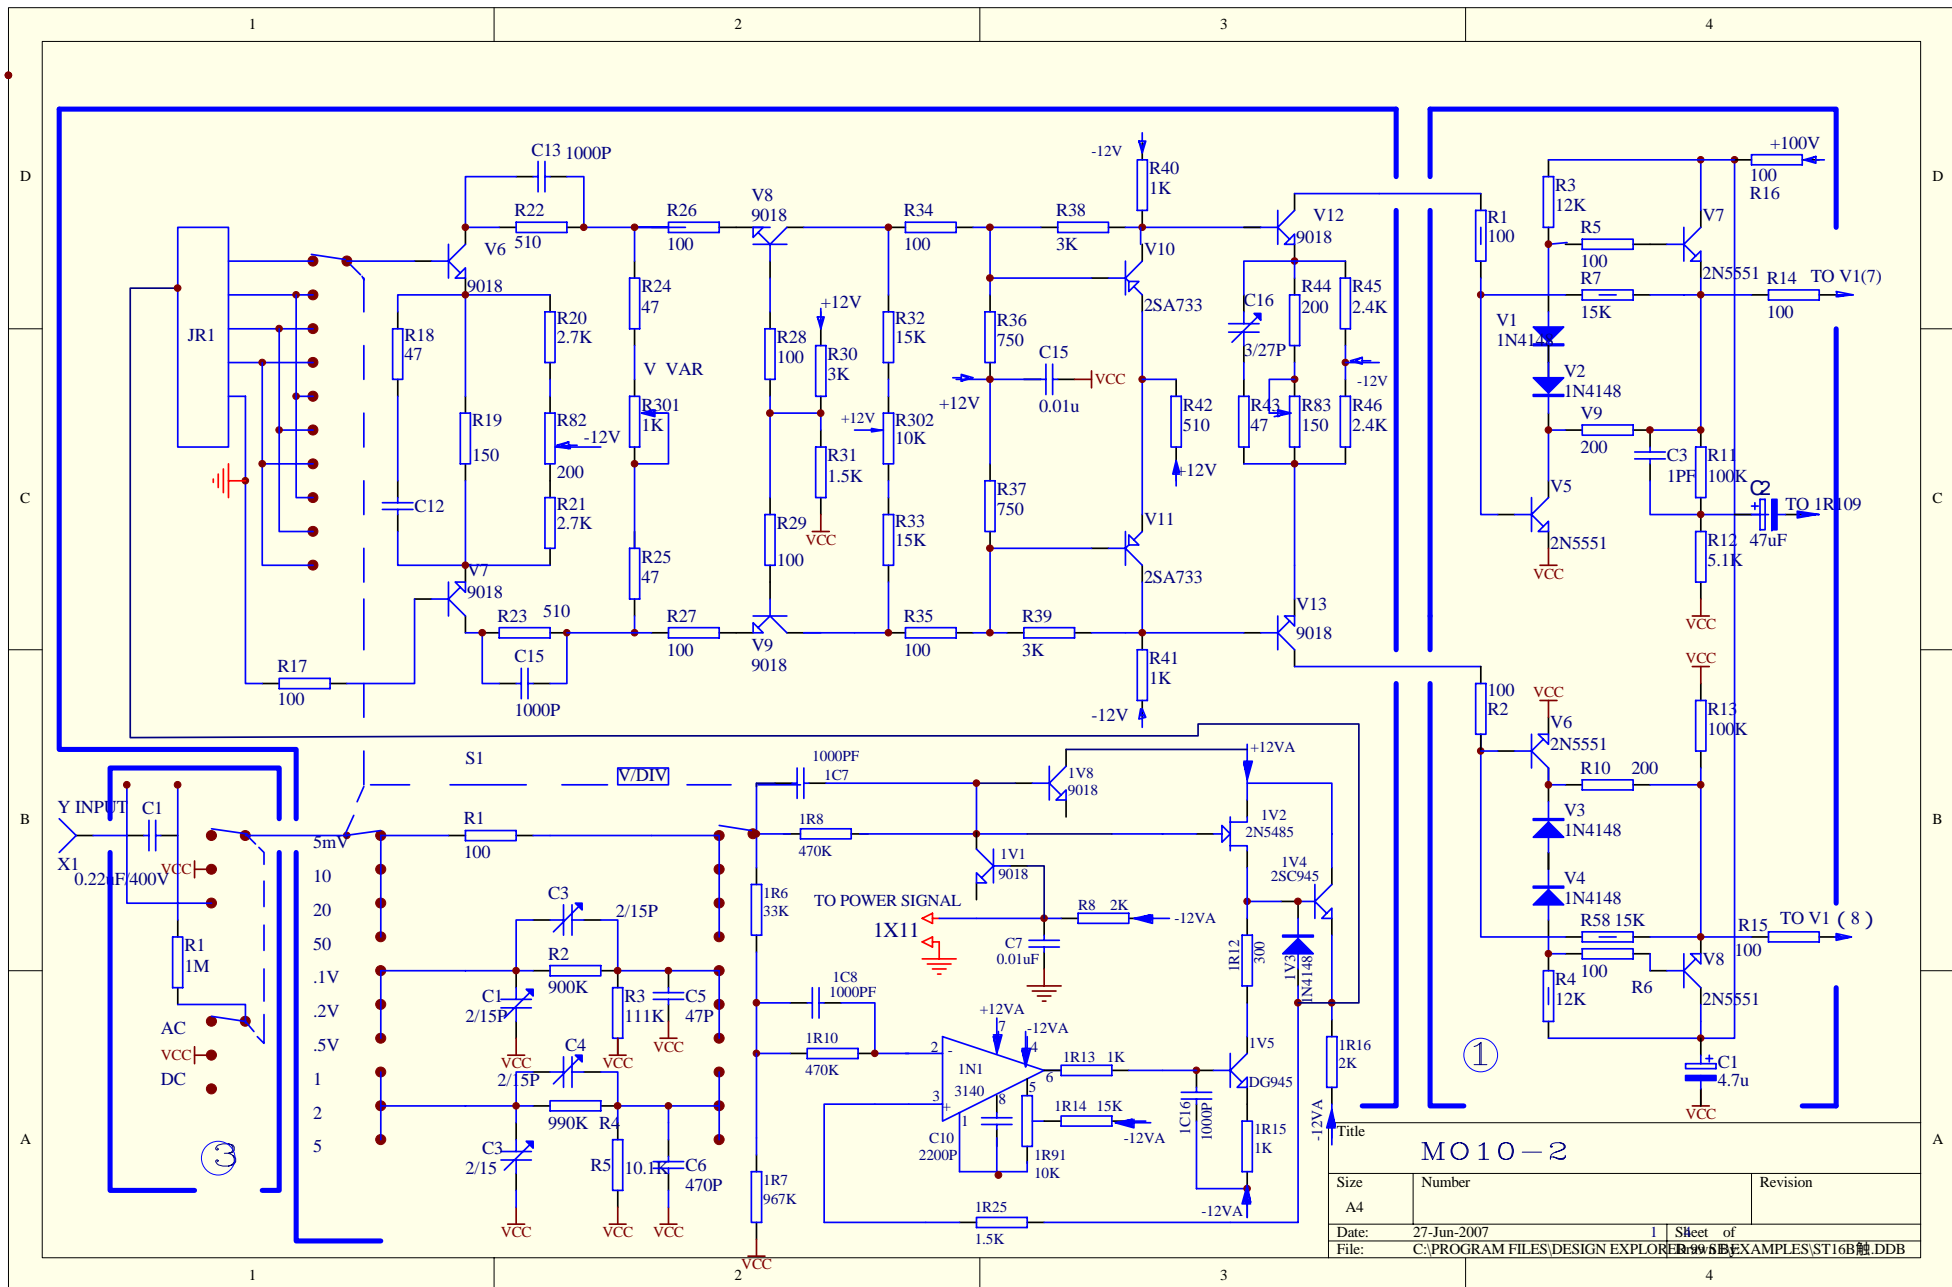

Title <b>MO10-1</b>		
Size A4	Number	Revision
Date: 27-Jun-2007	2	Sheet of
File: C:\PROGRAM FILES\DESIGN EXPLORER\EXAMPLES\ST16B.DDB		

Title			MO10-4		
Size	Number	Revision			
A4					
Date:	27-Jun-2007	4	Sheet of		
File:	C:\PROGRAM FILES\DESIGN EXPLORER\990516\EXAMPLES\ST16B触.DDB				

Title		
MO10-3		
Size	Number	Revision
A4		
Date:	27-Jun-2007	3 Sheet of
File:	C:\PROGRAM FILES\DESIGN EXPLORER\BIBEXAM\EXAMPLES\ST16B触.DDB	

MO10-2

Size	Number	Revision
A4		
Date:	27-Jun-2007	1 Sheet of
File:	C:\PROGRAM FILES\DESIGN EXPLORER\EXAMPLES\ST16B触.DDB	