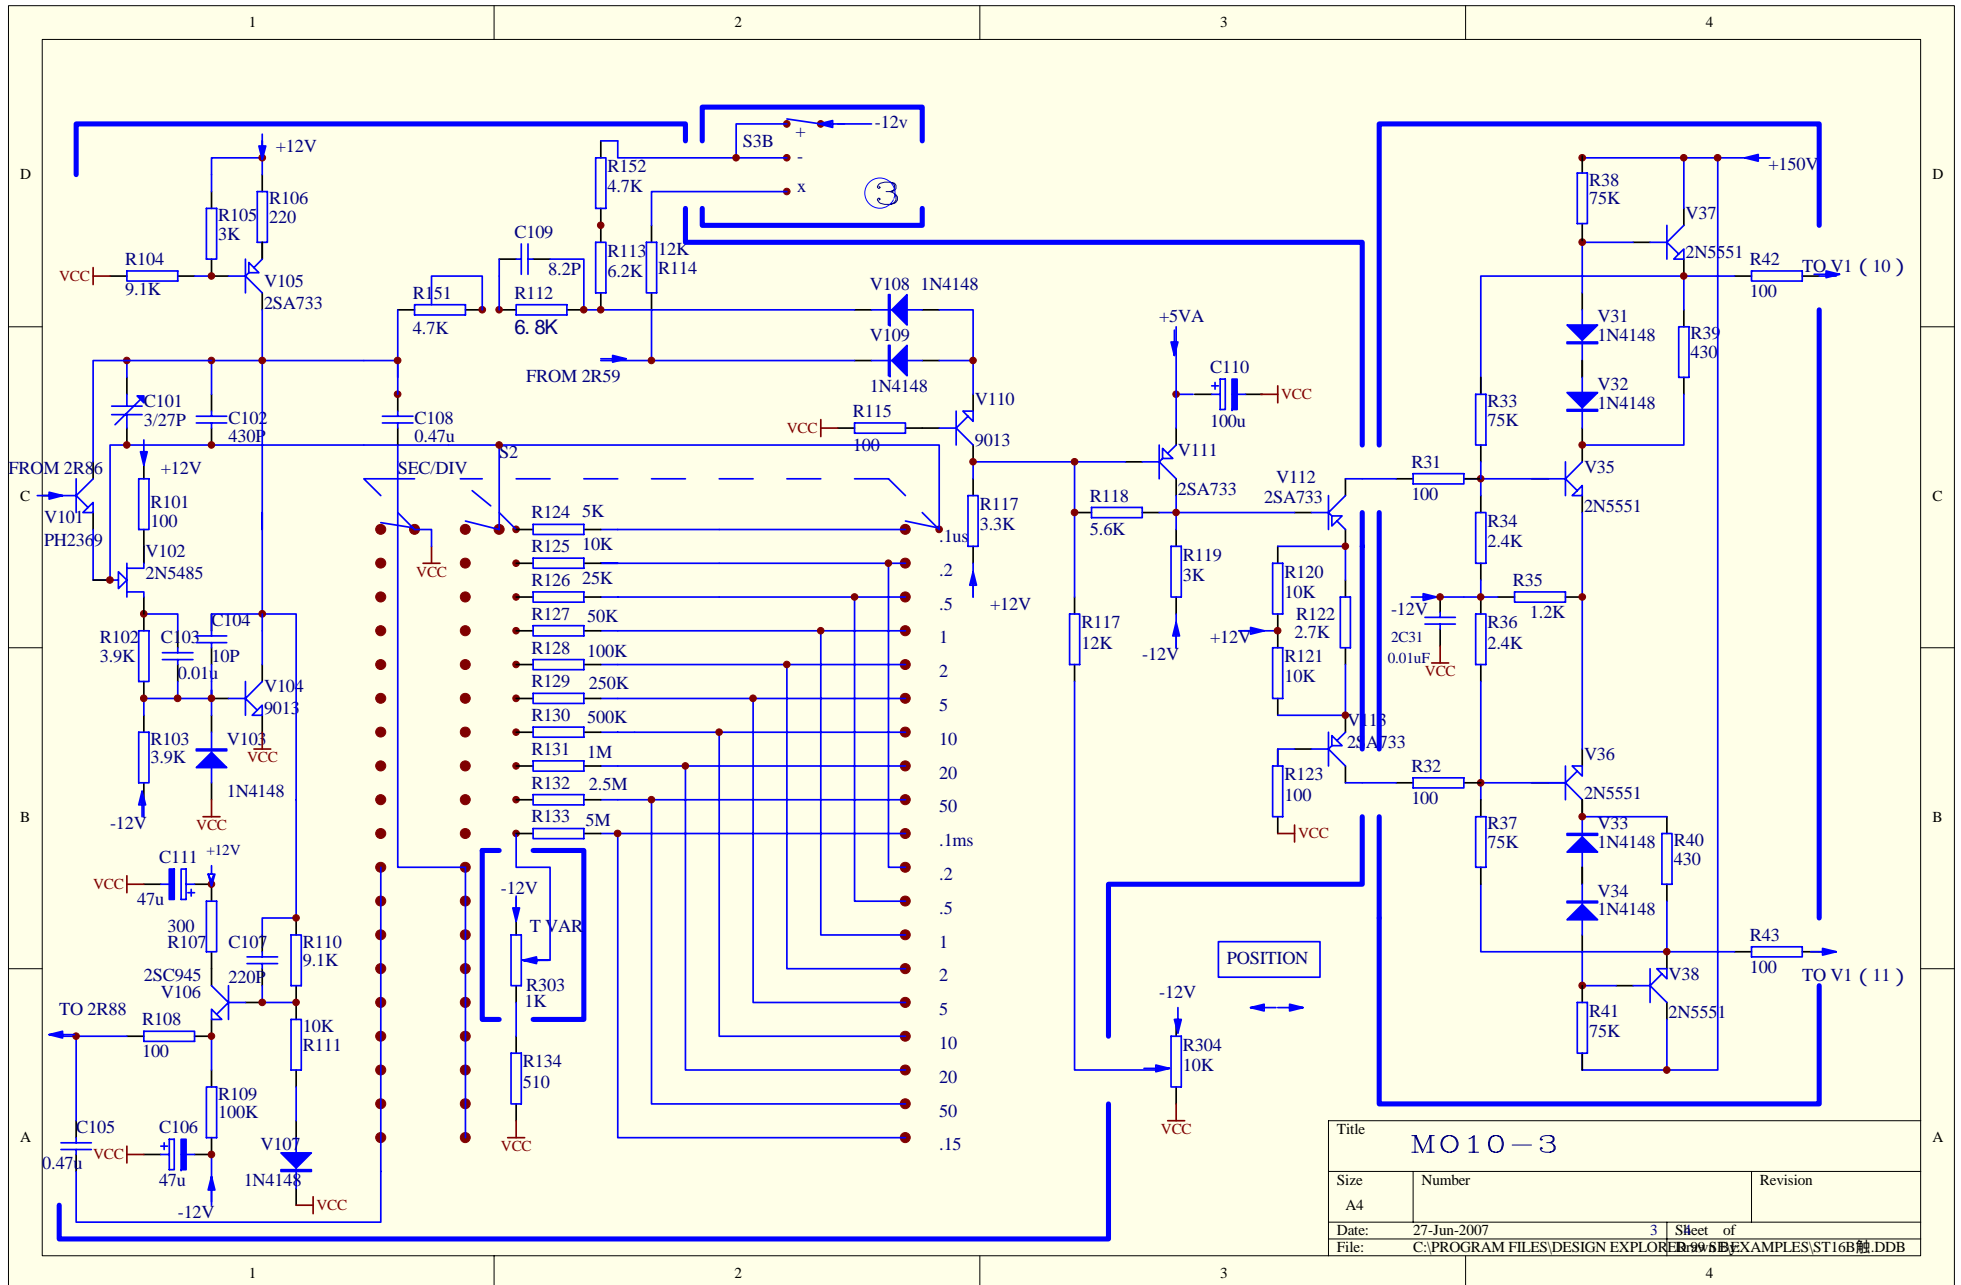

Title <b>MO10-1</b>		
Size A4	Number	Revision
Date: 27-Jun-2007	2	Sheet of
File: C:\PROGRAM FILES\DESIGN EXPLORER\EXAMPLES\ST16B.DDB		

Title			MO10-4		
Size	Number	Revision			
A4					
Date:	27-Jun-2007	4	Sheet of		
File:	C:\PROGRAM FILES\DESIGN EXPLORER\990516\EXAMPLES\ST16B触.DDB				

Title		
MO10-3		
Size	Number	Revision
A4		
Date:	27-Jun-2007	3 Sheet of
File:	C:\PROGRAM FILES\DESIGN EXPLORER\BIBEXAM\EXAMPLES\ST16B触.DDB	

MO10-2

Size	Number	Revision
A4		
Date:	27-Jun-2007	1 Sheet of
File:	C:\PROGRAM FILES\DESIGN EXPLORER\EXAMPLES\ST16B触.DDB	